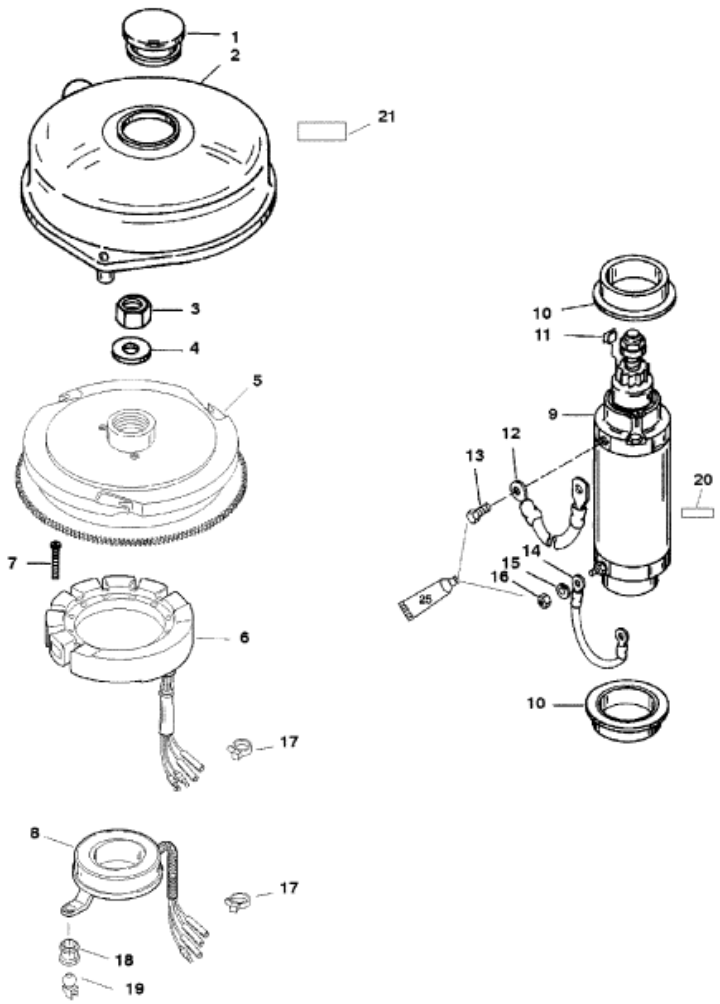

Parts List

4041

Ref	Class	Part	Description	Qty	Comment	Footnote
1	19	45307	PLUG, (Yellow)	1		
2		812777T 1	COVER ASSEMBLY	1		
3	11	42979	NUT, (M16)	1		
4	12	33001	WASHER	1		
5	261	878227T 2	FLYWHEEL ASSEMBLY	1		
6	398	832075A21	STATOR ASSEMBLY	1		
7	10	40139 25	SCREW, (M5 x 25)	4		
8		854513T	TRIGGER ASSEMBLY	1		
9	50	66015 3	STARTER MOTOR	1		
9	50	893892T	STARTER MOTOR	1		
10		56703	COLLAR	2		
11		68042	STOP	2		
12	84	93388A 1	CABLE ASSEMBLY, Black	1		
13	10	69035	SCREW AND LOCKWASHER, (.25	1		
14	84	93388A 8	CABLE ASSEMBLY, (Black)	1		
15	13	26992	LOCKWASHER, (.250)	1		
16	11	64015	NUT, (.250-20)	1		
17		56762	CABLE TIE, (4.00 Inches)	AR		
17		69355	STA STRAP, (5.50 Inches)	AR		
17	54	816311T	CABLE TIE, (8.00 Inches)	AR		
18		93254	SWIVEL BASE	1		
19		93421	SWIVEL BALL	1		
20		NSS	NOT SOLD SEPARATE, Decal-Wz	1		
21	37	881865	DECAL, Caution-Start in Gear (Start	1		